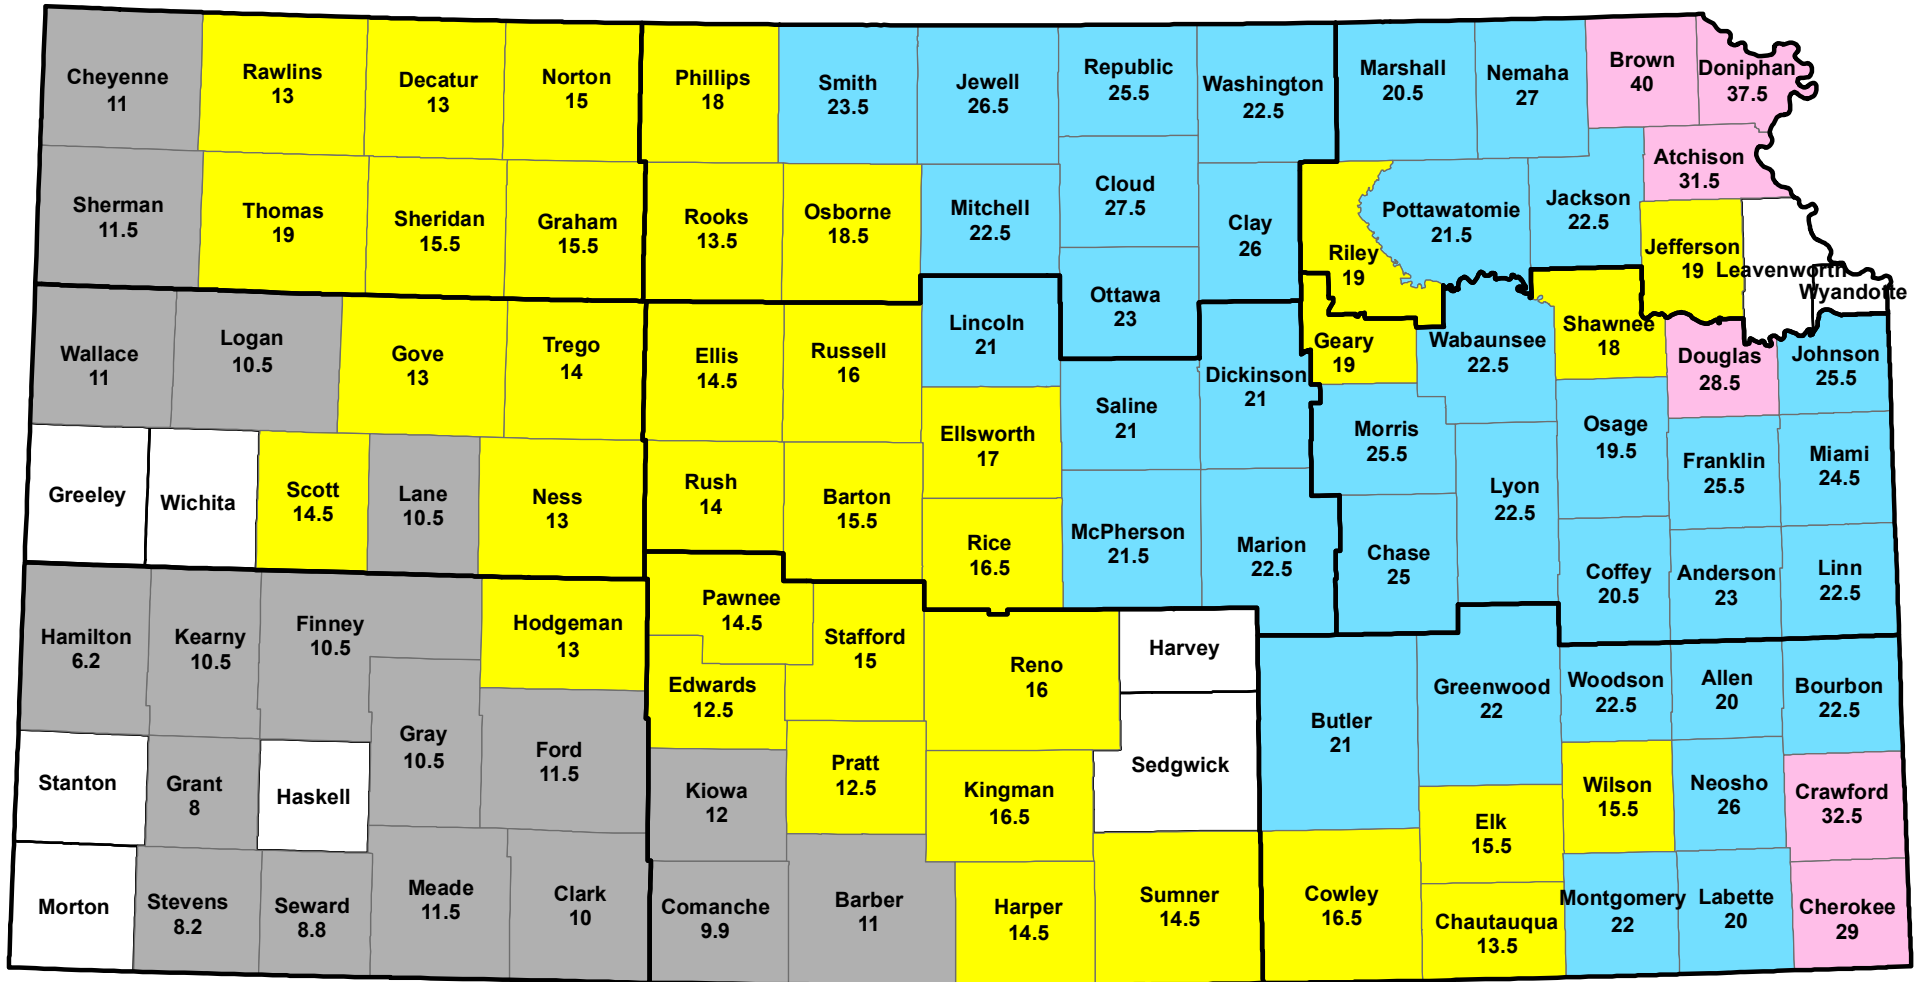

2014 Kansas Non-Irrigated Cropland Cash Rent Paid Per Acre

Dollars/Acre

Source: USDA National Agricultural Statistics Service - September 5, 2014

2014 Kansas Irrigated Cropland Cash Rent Paid Per Acre

Dollars/Acre

Source: USDA National Agricultural Statistics Service - September 5, 2014

2014 Kansas Pasture Cash Rent Paid Per Acre

Dollars/Acre

Source: USDA National Agricultural Statistics Service - September 5, 2014