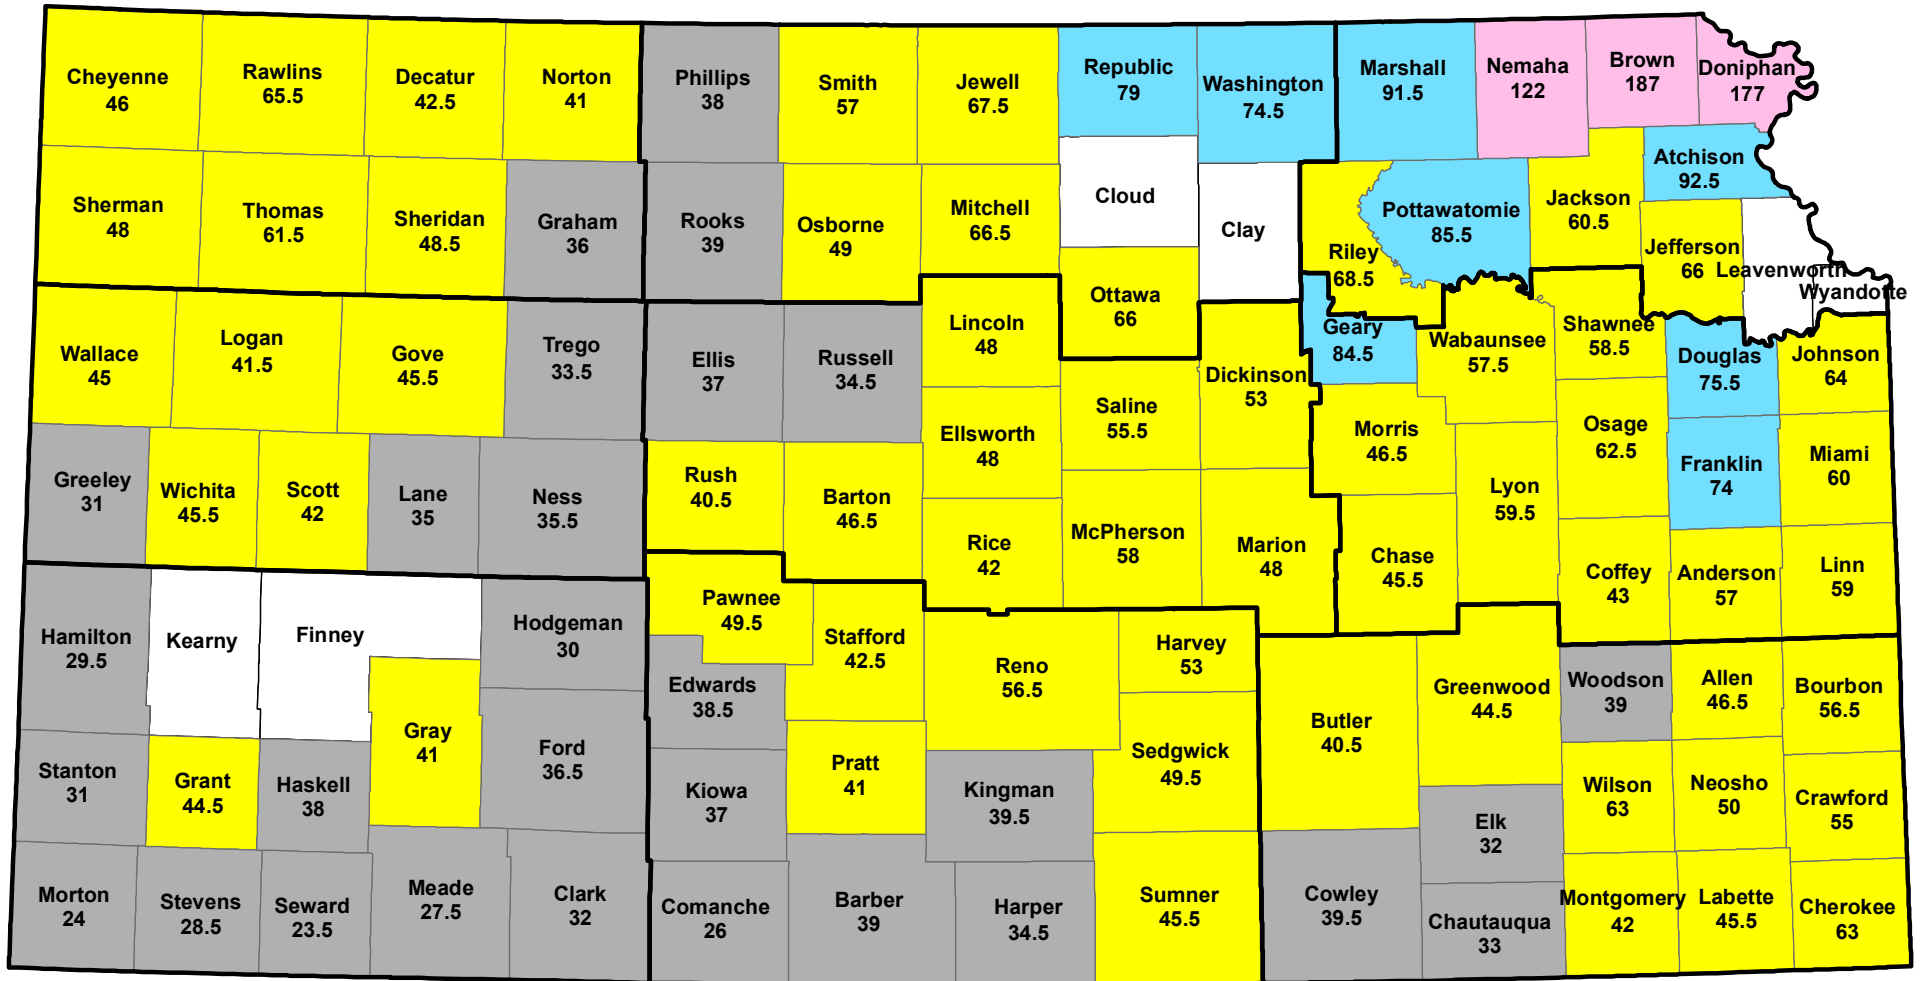

2014 Kansas Non-Irrigated Cropland Cash Rent Paid Per Acre

Dollars/Acre

Source: USDA National Agricultural Statistics Service - September 5, 2014

2014 Kansas Irrigated Cropland Cash Rent Paid Per Acre

Dollars/Acre

Source: USDA National Agricultural Statistics Service - September 5, 2014

2014 Kansas Pasture Cash Rent Paid Per Acre

Dollars/Acre

Source: USDA National Agricultural Statistics Service - September 5, 2014