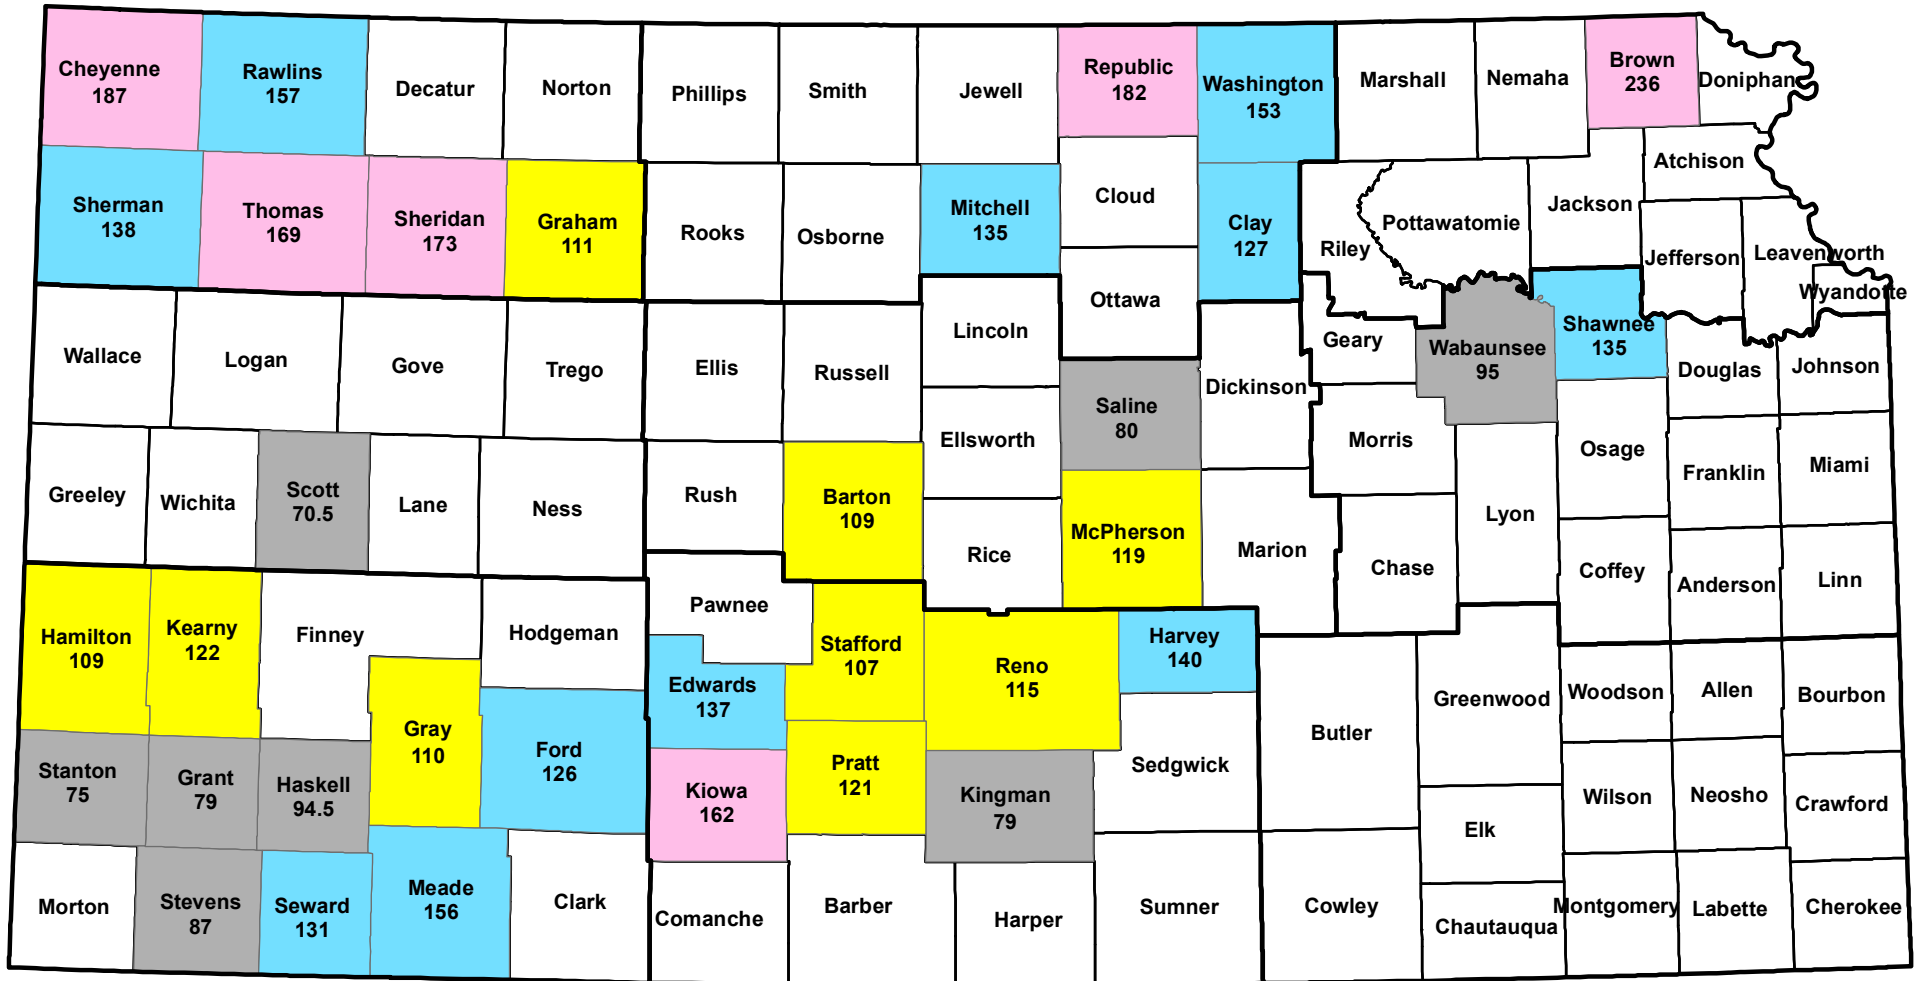

2014 Kansas Non-Irrigated Cropland Cash Rent Paid Per Acre

Dollars/Acre

Source: USDA National Agricultural Statistics Service - September 5, 2014

2014 Kansas Irrigated Cropland Cash Rent Paid Per Acre

Dollars/Acre

Source: USDA National Agricultural Statistics Service - September 5, 2014

2014 Kansas Pasture Cash Rent Paid Per Acre

Dollars/Acre

Source: USDA National Agricultural Statistics Service - September 5, 2014